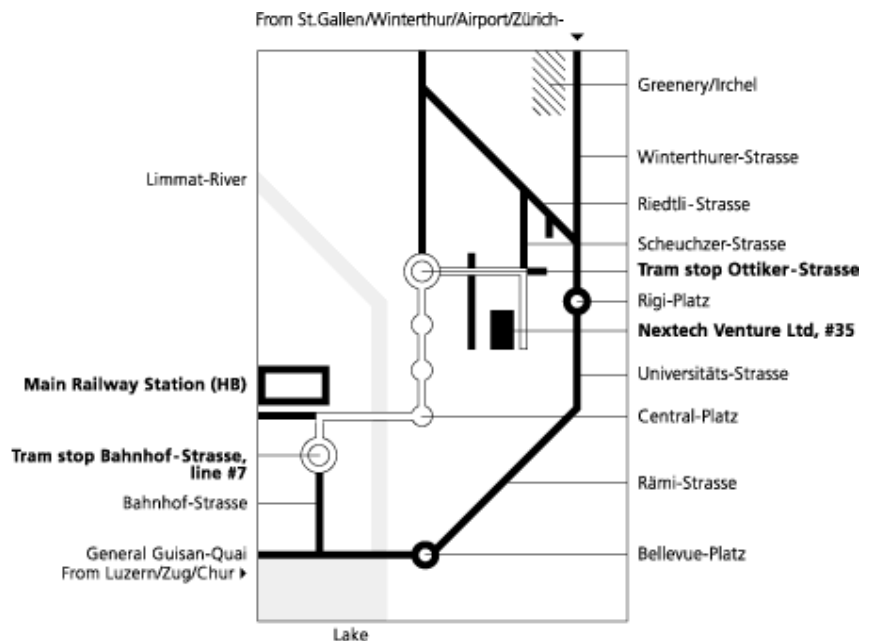

By Public Transportation

Nextech Venture Ltd. is located near the Ottiker-Strasse stop on tram line #7.

To reach our office from this stop, after exiting the tram, walk up the hill 20 meters and turn right onto Ottiker-Strasse. Proceed up the hill on Ottiker-Strasse to the second crossing (first full cross street). Turn right onto Scheuchzer-Strasse and walk 100 meters to our office at #35 on the right. The Ottiker-Strasse stop can be reached from the main Railway Station by using the tram stop at beginning of Bahnhof-Strasse in front of the station. 4th stop on tram #7 (direction Stettbach).

By Car

Please use our parking slot "Reserviert Nextech Venture" in front of the entrance to Scheuchzer-Strasse #35.

From St. Gallen/Winterthur/Airport Kloten

To reach our office, exit highway #1 to Zurich-City at Schwamendingen/Irchel/-Universitätsspital and follow direction City/Oberstrass/Zoo. When you reach Winterthurer-Strasse, which starts after Irchel (Irchel is the place, where many roads cross and there is greenery) and has on both sides apartment houses. Follow this road for approximately 1 km. You will see a Ford Garage on the left hand. After 100 meters, when you enter a large crossing, turn sharp to the right onto Riedtli-Strasse. Turn left at 2nd crossing after 200 meters onto Scheuchzer-Strasse and drive 300 meters to our office at #35 on the right. For further reference, Scheuchzer-Strasse can be reached from the following directions: